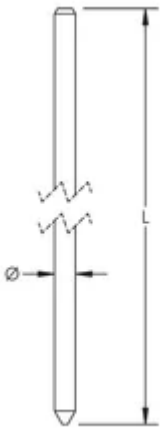

COPPER-BONDED GROUND ROD, POINTED, 1/2" DIA, 8', 10 MIL PLATING, 5.5 LB

CATALOG NUMBER

611380UPC

CERTIFICATIONS

FEATURES

99.9% pure electrolytic copper coating

Rods have a high carbon steel core and tip that provide superior strength when driving

Copper coating will not crack when bent or tear when driven

Minimum copper coating of 10 mils on rods listed to UL® 467

nVent ERICO name, length, diameter and part number is roll-stamped within 12" (304,8 mm) of chamfered end

Tensile Strength: 80000 lbf/in² min

Ground Rod Diameter, Nominal: 1/2"

Ground Rod Diameter, Actual: 0.51"

Length: 8'

Plating Thickness: 10

Unit Weight: 5.5 lb

UPC Label: Yes

Complies With: ANSI®/NEMA® GR1

ADDITIONAL PRODUCT DETAILS

For rods to be listed to UL® 467, they must be at least 8' (2.44 m) in length.

IEC® EN 62561-2 supercedes EN 50164-2.

Additional lengths available.

DIAGRAMS

WARNING

nVent products shall be installed and used only as indicated in nVent's product instruction sheets and training materials. Instruction sheets are available at www.nvent.com and from your nVent customer service representative. Improper installation, misuse, misapplication or other failure to completely follow nVent's instructions and warnings may cause product malfunction, property damage, serious bodily injury and death and/or void your warranty.