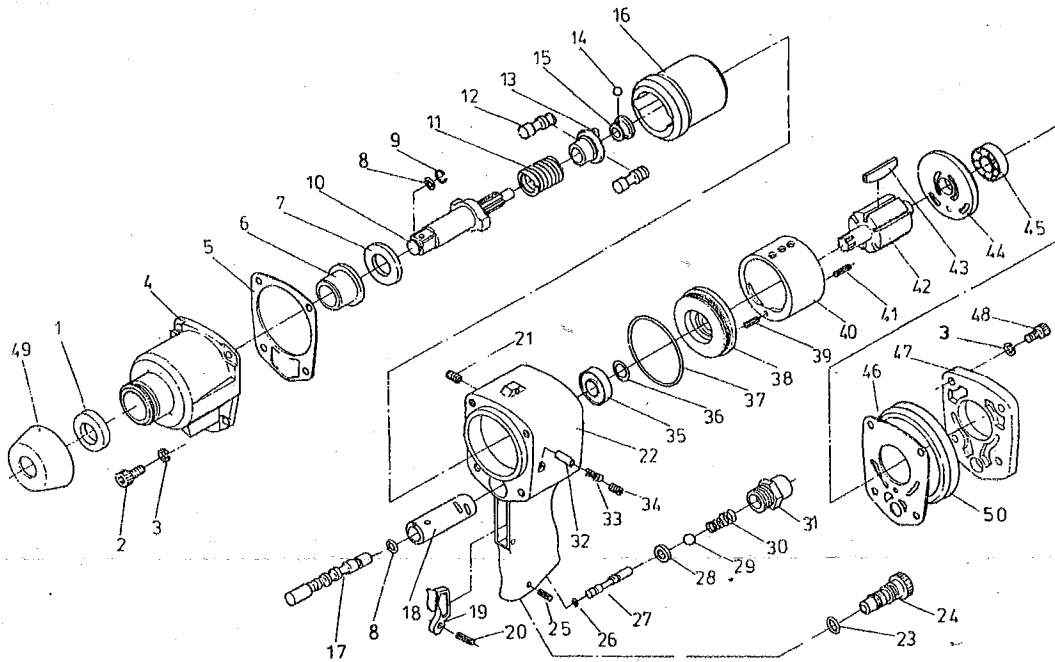

JSG-0717SH 1/2" H.D. Impact Wrench

REF #	PART #	DESCRIPTION	QTY	REF #	PART #	DESCRIPTION	QTY
1	00-4212	OIL SEAL	1	28	00-4101	O-RING	1
2	00-0117	CAP SCREW	4	27	29-0010	VALVE STEM	1
3	00-1802	SPRING WASHER	8	28	29-0020	BUSHING	1
4	29-0002	HAMMER CASE	1	29	SB-3/8	STEEL BALL 3/8"	1
5	29-0008	FRONT GASKET	1	30	25-1009	SPRING	1
6	29-0017	ANVIL BUSHING	1	31	25-1010	HOSE ADAPTER	1
7	30-0001	SPACER	1	32	25-1032	PIN	1
8	00-4103	O-RING	2	33	25-1031	SPRING	1
9	25-1040	ANVIL COLLAR	1	34	00-0609	SET SCREW	1
10	30-0002S	ANVIL (SHORT)	1	35	BB-6001Z	BALL BEARING	1
11	30-0003	SPRING	1	36	00-4201	OIL SEAL	1
12	30-0005	HAMMER PIN	2	37	00-4120	O-RING	1
13	30-0004	DRIVE CAM	1	38	29-0024	FRONT END PLATE	1
14	SB-5/16	STEEL BALL 5/16"	1	39	00-3304	SPRING PIN	1
15	30-0006	DRIVER CAM FOUNDATION	1	40	29-0021	CYLINDER	1
16	30-0007	HAMMER CAGE	1	41	00-3308	SPRING PIN	1
17	29-0004	REVERSE VALVE	1	42	29-0019	ROTOR	1
18	29-0005	VALVE SLEEVE	1	43	29-0013	ROTOR BLADE	6
19	29-0022	TRIGGER	1	44	29-0023	REAR END PLATE	1
20	00-3303	SPRING PIN	1	45	BB-6001	BALL BEARING	1
21	00-0614	SET SCREW	1	46	29-0006	REAR GASKET	1
22	29-0001	HOUSING	1	47	29-0003	REAR COVER	1
23	00-4114	O-RING	1	48	00-0107	CAP SCREW	4
24	29-0007	AIR REGULATOR	1	49	29-0009	PROTECTING RUBBER	1
25	00-3302	SPRING PIN	1	50	25-1044	PROTECTOR RUBBER	1

RPK-0717SH Repair Kit: Contains part # 8,23,26,29,30,36,37,43
RBK-0717SH Rebuild Kit: Contains part # 1,5,10,11,12,13,15,46