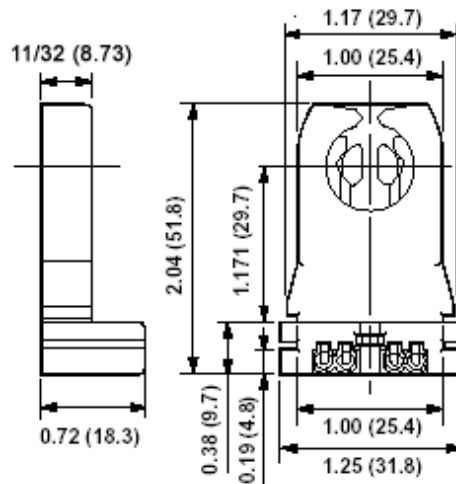

13359-N

Item Description

Medium Base, Bi-Pin, Standard Fluorescent Lampholder, Tall Profile, Slide-On, Turn-Type, Captive Nut Screws Packed Bulk, Quick-Connect 18AWG Solid or Str. Tinned - White Captive Nut Screws Packed Bulk

UPC Code: 07847785128

SPECIFICATION SUBMITTAL

JOB NAME:	CATALOG NUMBERS:	
<input type="text"/>	<input type="text"/>	<input type="text"/>
JOB NUMBER:	<input type="text"/>	<input type="text"/>

Leviton Manufacturing Co., Inc.