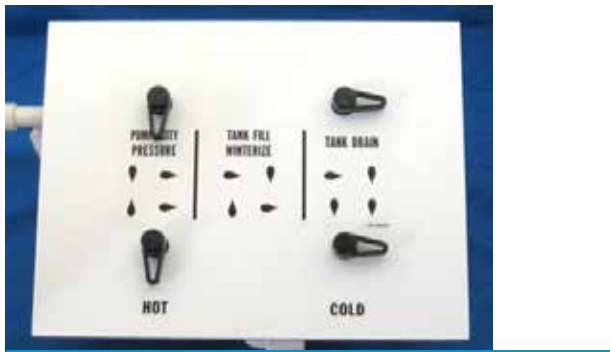

WMP-3

PART #	DESCRIPTION
41360	8 1/2" X 11" PANEL FOR PUMP / CITY PRESSURE, TANK FILL / WINTERIZE, TANK DRAIN