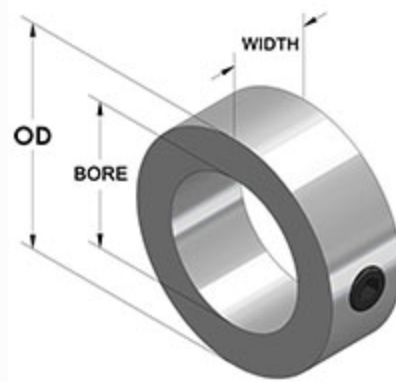

## ITEM # GSC-175-Z, SET SCREW COLLAR GSC-SERIES

Zinc Plated Steel Set Screw Collar. Traditional cost effective collar design.

[Drawing](#) | [Specifications](#) | [Regulation & Compliance](#)

### Drawing

### Dimensional Drawing

Set Screw Collar

### Specifications

Need Help?

<b>Bore</b>	1 3/4 in
<b>OD</b>	2 3/4 in
<b>Width</b>	7/8 in
<b>Style</b>	Set Screw
<b>Material</b>	Steel, ASTM A108
<b>Finish</b>	Zinc Plated
<b>Set Screw</b>	Hex Socket Set Screw, 3A Thread, Steel, ASTM F912: 1/2-13 x 1/2
<b>Approximate Weight</b>	11.40 oz
<b>UPC Code</b>	044861635711