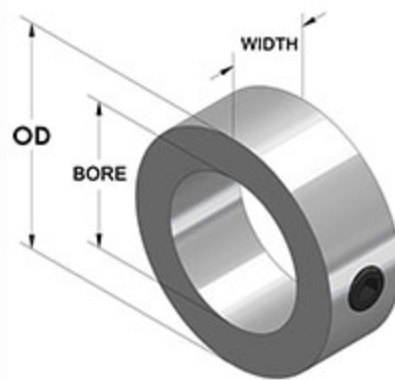

Climax Metal Products Company

8141 Tyler Boulevard
Mentor, Ohio 44060
USA

Toll free: 800-542-6552

Phone: 440-585-0300

Fax: 800-860-5553

Email: sales@climaxmetal.com

Website: www.climaxmetal.com

ITEM # GMC-06-B, METRIC SET SCREW COLLAR GMC-SERIES

Black Oxide Plated Steel Metric Set Screw Collar. Traditional cost effective collar design.

[Drawing](#) | [Specifications](#) | [Regulation & Compliance](#)

Drawing

Dimensional Drawing

Metric Set Screw Collar

Specifications

Need Help?

Bore	6 mm
OD	12 mm
Width	8 mm
Style	Set Screw
Material	Steel, ASTM A108
Finish	Black Oxide
Set Screw	Hex Socket Set Screw, Steel: M4 x 4
Approximate Weight	0.17 oz
UPC Code	044861054345