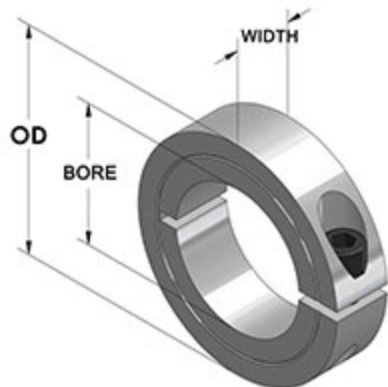

## ITEM # G1SC-300-B, ONE-PIECE CLAMPING COLLAR G1SC-SERIES

Black Oxide Steel One-Piece Clamping Collar. Design fully engages the shaft without marring. Greater axial holding power than set screw collars. Effective on hard & soft shafts.

[Drawing](#) | [Specifications](#) | [Regulation & Compliance](#)

Drawing

Dimensional Drawing

One-Piece Clamping Collar

Need Help?

## Specifications

<b>Bore</b>	3 in
<b>OD</b>	4 1/4 in
<b>Width</b>	7/8 in
<b>Style</b>	One-Piece Clamp
<b>Material</b>	Steel, ASTM A108
<b>Finish</b>	Black Oxide
<b>Clamp Screw</b>	Hex Socket Cap Screw, 3A Thread, Steel, ASTM A574: 3/8-24 x 1
<b>Recessed Screw</b>	No
<b>Approximate Weight</b>	26.80 oz
<b>UPC Code</b>	044861630556