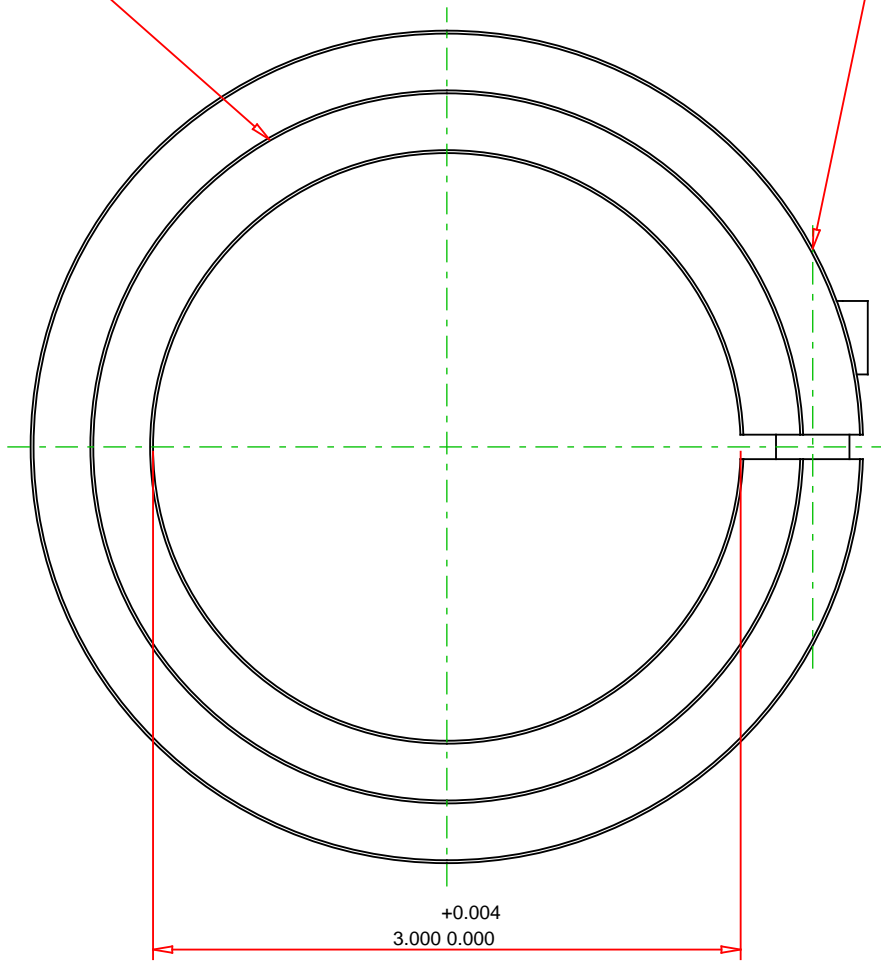

Identification Groove

3/8-24

Screw : Hex Socket Cap Screw, 3A Thread, Steel, ASTM A574: 3/8-24 x 1

Note :  
- Drawing not to Scale

Part No. :  
G1SC-300-B

Material :  
Steel, ASTM A108

Finish :  
Black Oxide