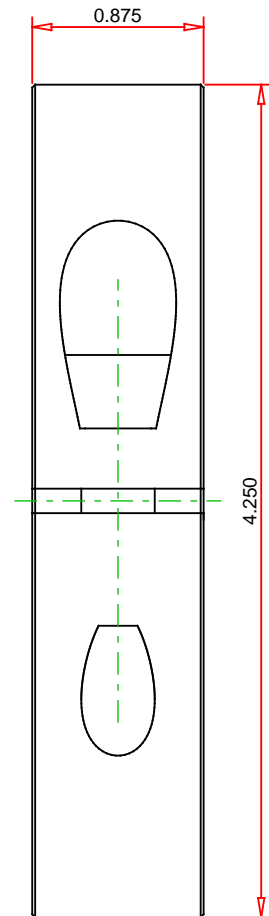

Identification Groove

3/8-24

Screw : Hex Socket Cap Screw, 3A Thread, Steel, ASTM A574: 3/8-24 x 1

Note :  
- Drawing not to Scale

Part No. :  
G1SC-300-B

Material :  
Steel, ASTM A108

Finish :  
Black Oxide