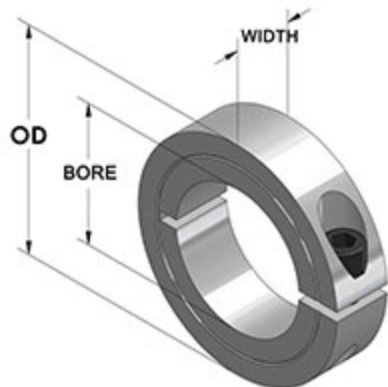

## ITEM # G1SC-075-B, ONE-PIECE CLAMPING COLLAR G1SC-SERIES

Black Oxide Steel One-Piece Clamping Collar. Design fully engages the shaft without marring. Greater axial holding power than set screw collars. Effective on hard & soft shafts.

[Drawing](#) | [Specifications](#) | [Regulation & Compliance](#)

Drawing

Dimensional Drawing

One-Piece Clamping Collar

Need Help?

## Specifications

<b>Bore</b>	3/4 in
<b>OD</b>	1 1/2 in
<b>Width</b>	1/2 in
<b>Style</b>	One-Piece Clamp
<b>Material</b>	Steel, ASTM A108
<b>Finish</b>	Black Oxide
<b>Clamp Screw</b>	Hex Socket Cap Screw, 3A Thread, Steel, ASTM A574: 1/4-28 x 5/8
<b>Recessed Screw</b>	No
<b>Approximate Weight</b>	2.70 oz
<b>UPC Code</b>	044861630242