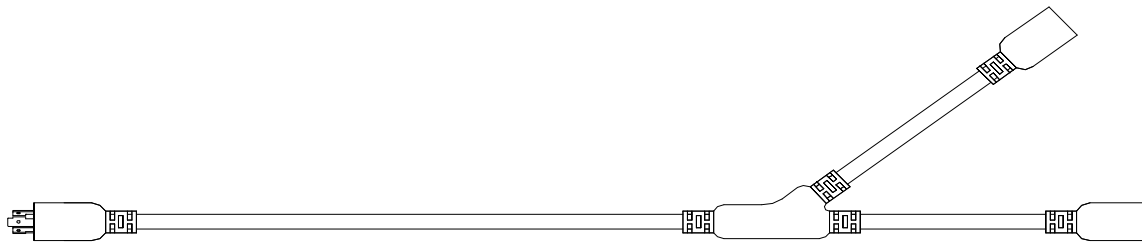

**CATALOG NUMBER:** See table below  
**DESCRIPTION:** 30A twist-to-lock outdoor use "Y"-adapter cord set

### CONSTRUCTION PARAMETERS:

Cable type: 10/4 STOW (plug to "Y"), 10/3 STOW ("Y" to connectors)  
Jacket material: PVC, yellow  
Cable rating: Extra Hard Usage per the National Electrical Code  
Cable temperature rating: -40 to +60 °C

*Note: Plug and connector style may vary*

Cord set length: 3 ft total, 2 ft from plug to "Y"  
Attachment plug configuration: NEMA L14-30P  
Cord connector configuration: See table below  
Plug and "Y" material: PVC, black  
Cord connector material: PVC, clear with power indicator lights

### ELECTRICAL PROPERTIES:

Nominal operating voltage: 125/250 VAC  
Maximum operating current: 20 A (per connector)  
Maximum operating wattage: 2500 W (per connector)

Catalog number	Connector config	Case qty	UPC
19338802	(2) NEMA L5-20R	4	0 29892 33523 6
19348802	(2) NEMA 5-20R	4	0 29892 33524 3